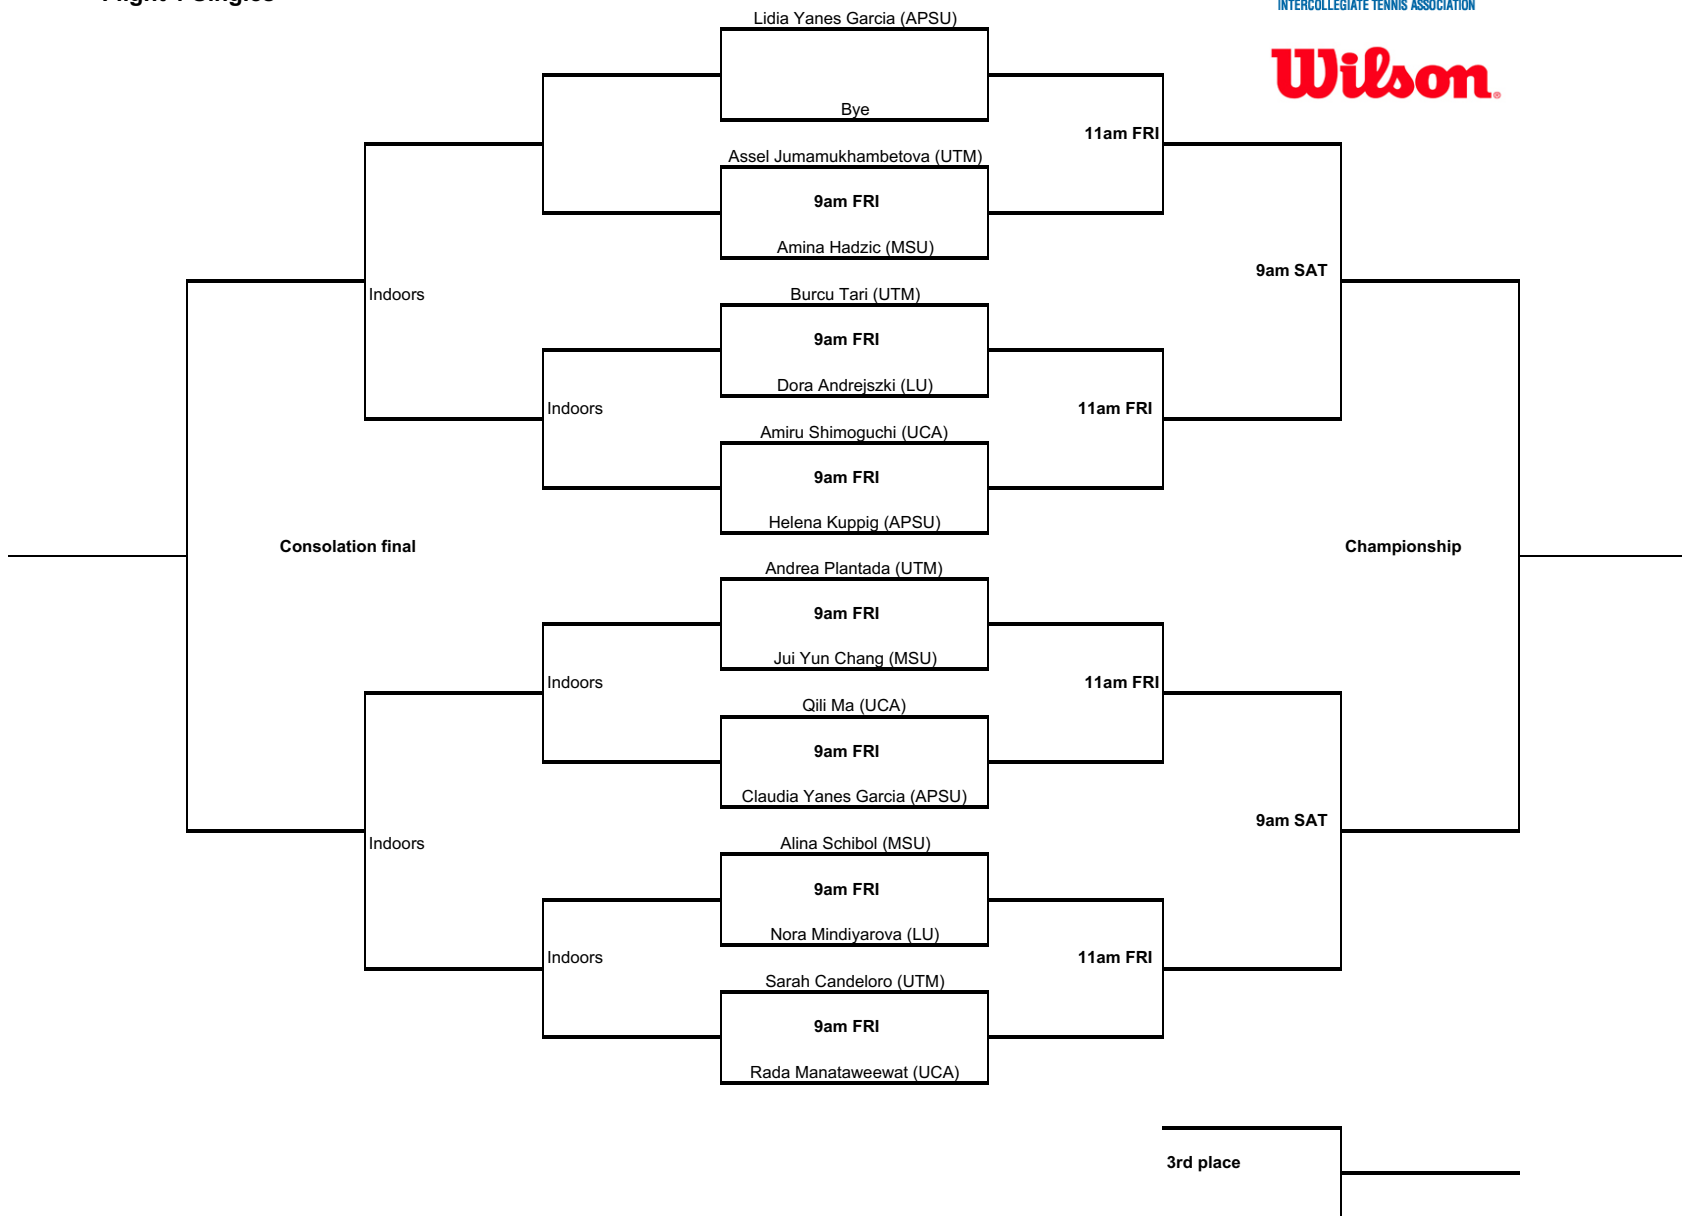

# 2016 APSU Fall Invitational

Hosted by Austin Peay State University \* September 16 & 17, 2016

## Flight 1 Singles